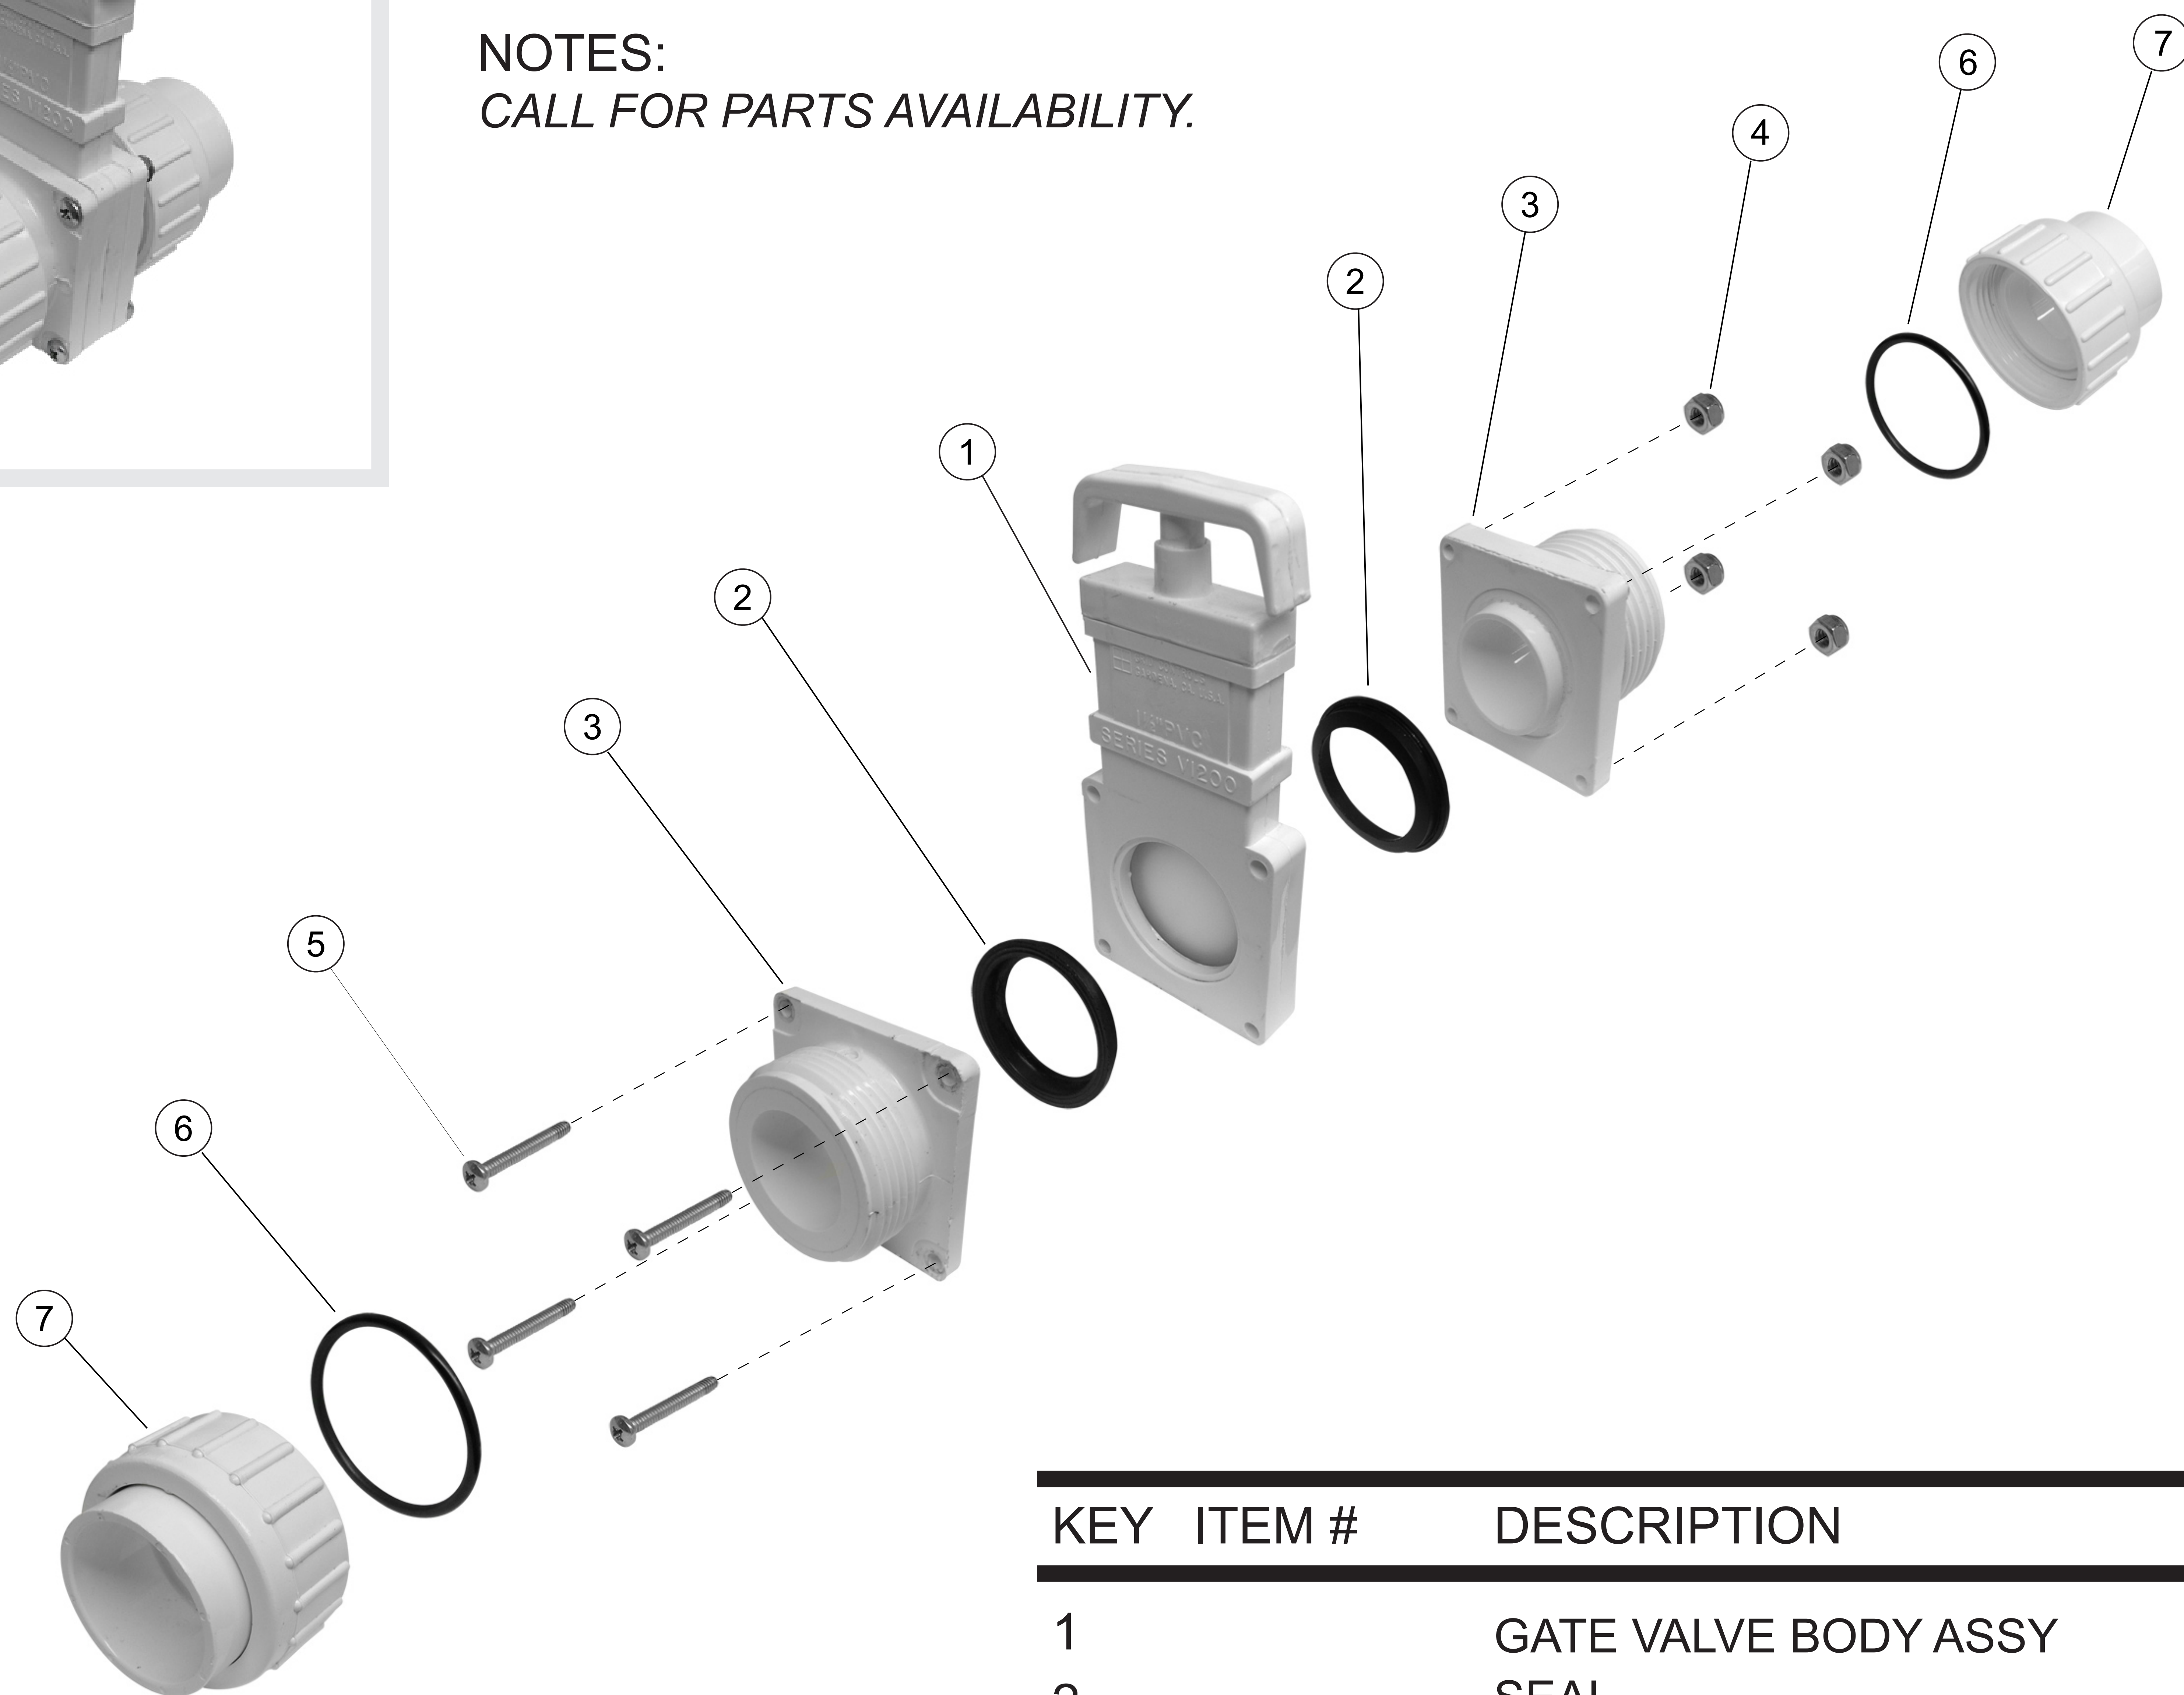

COMPLETE UNIT:  
ITEM # 01242

NOTES:  
CALL FOR PARTS AVAILABILITY.

KEY	ITEM #	DESCRIPTION	MFG. #
1		GATE VALVE BODY ASSY	1239
2		SEAL	1208
3		HUB THREADED	1213
4		GV NUT	
5		GV SCREW	
6		O-RING	
7		UNION HALF 1.5" SOCKET CONNECTION	3060