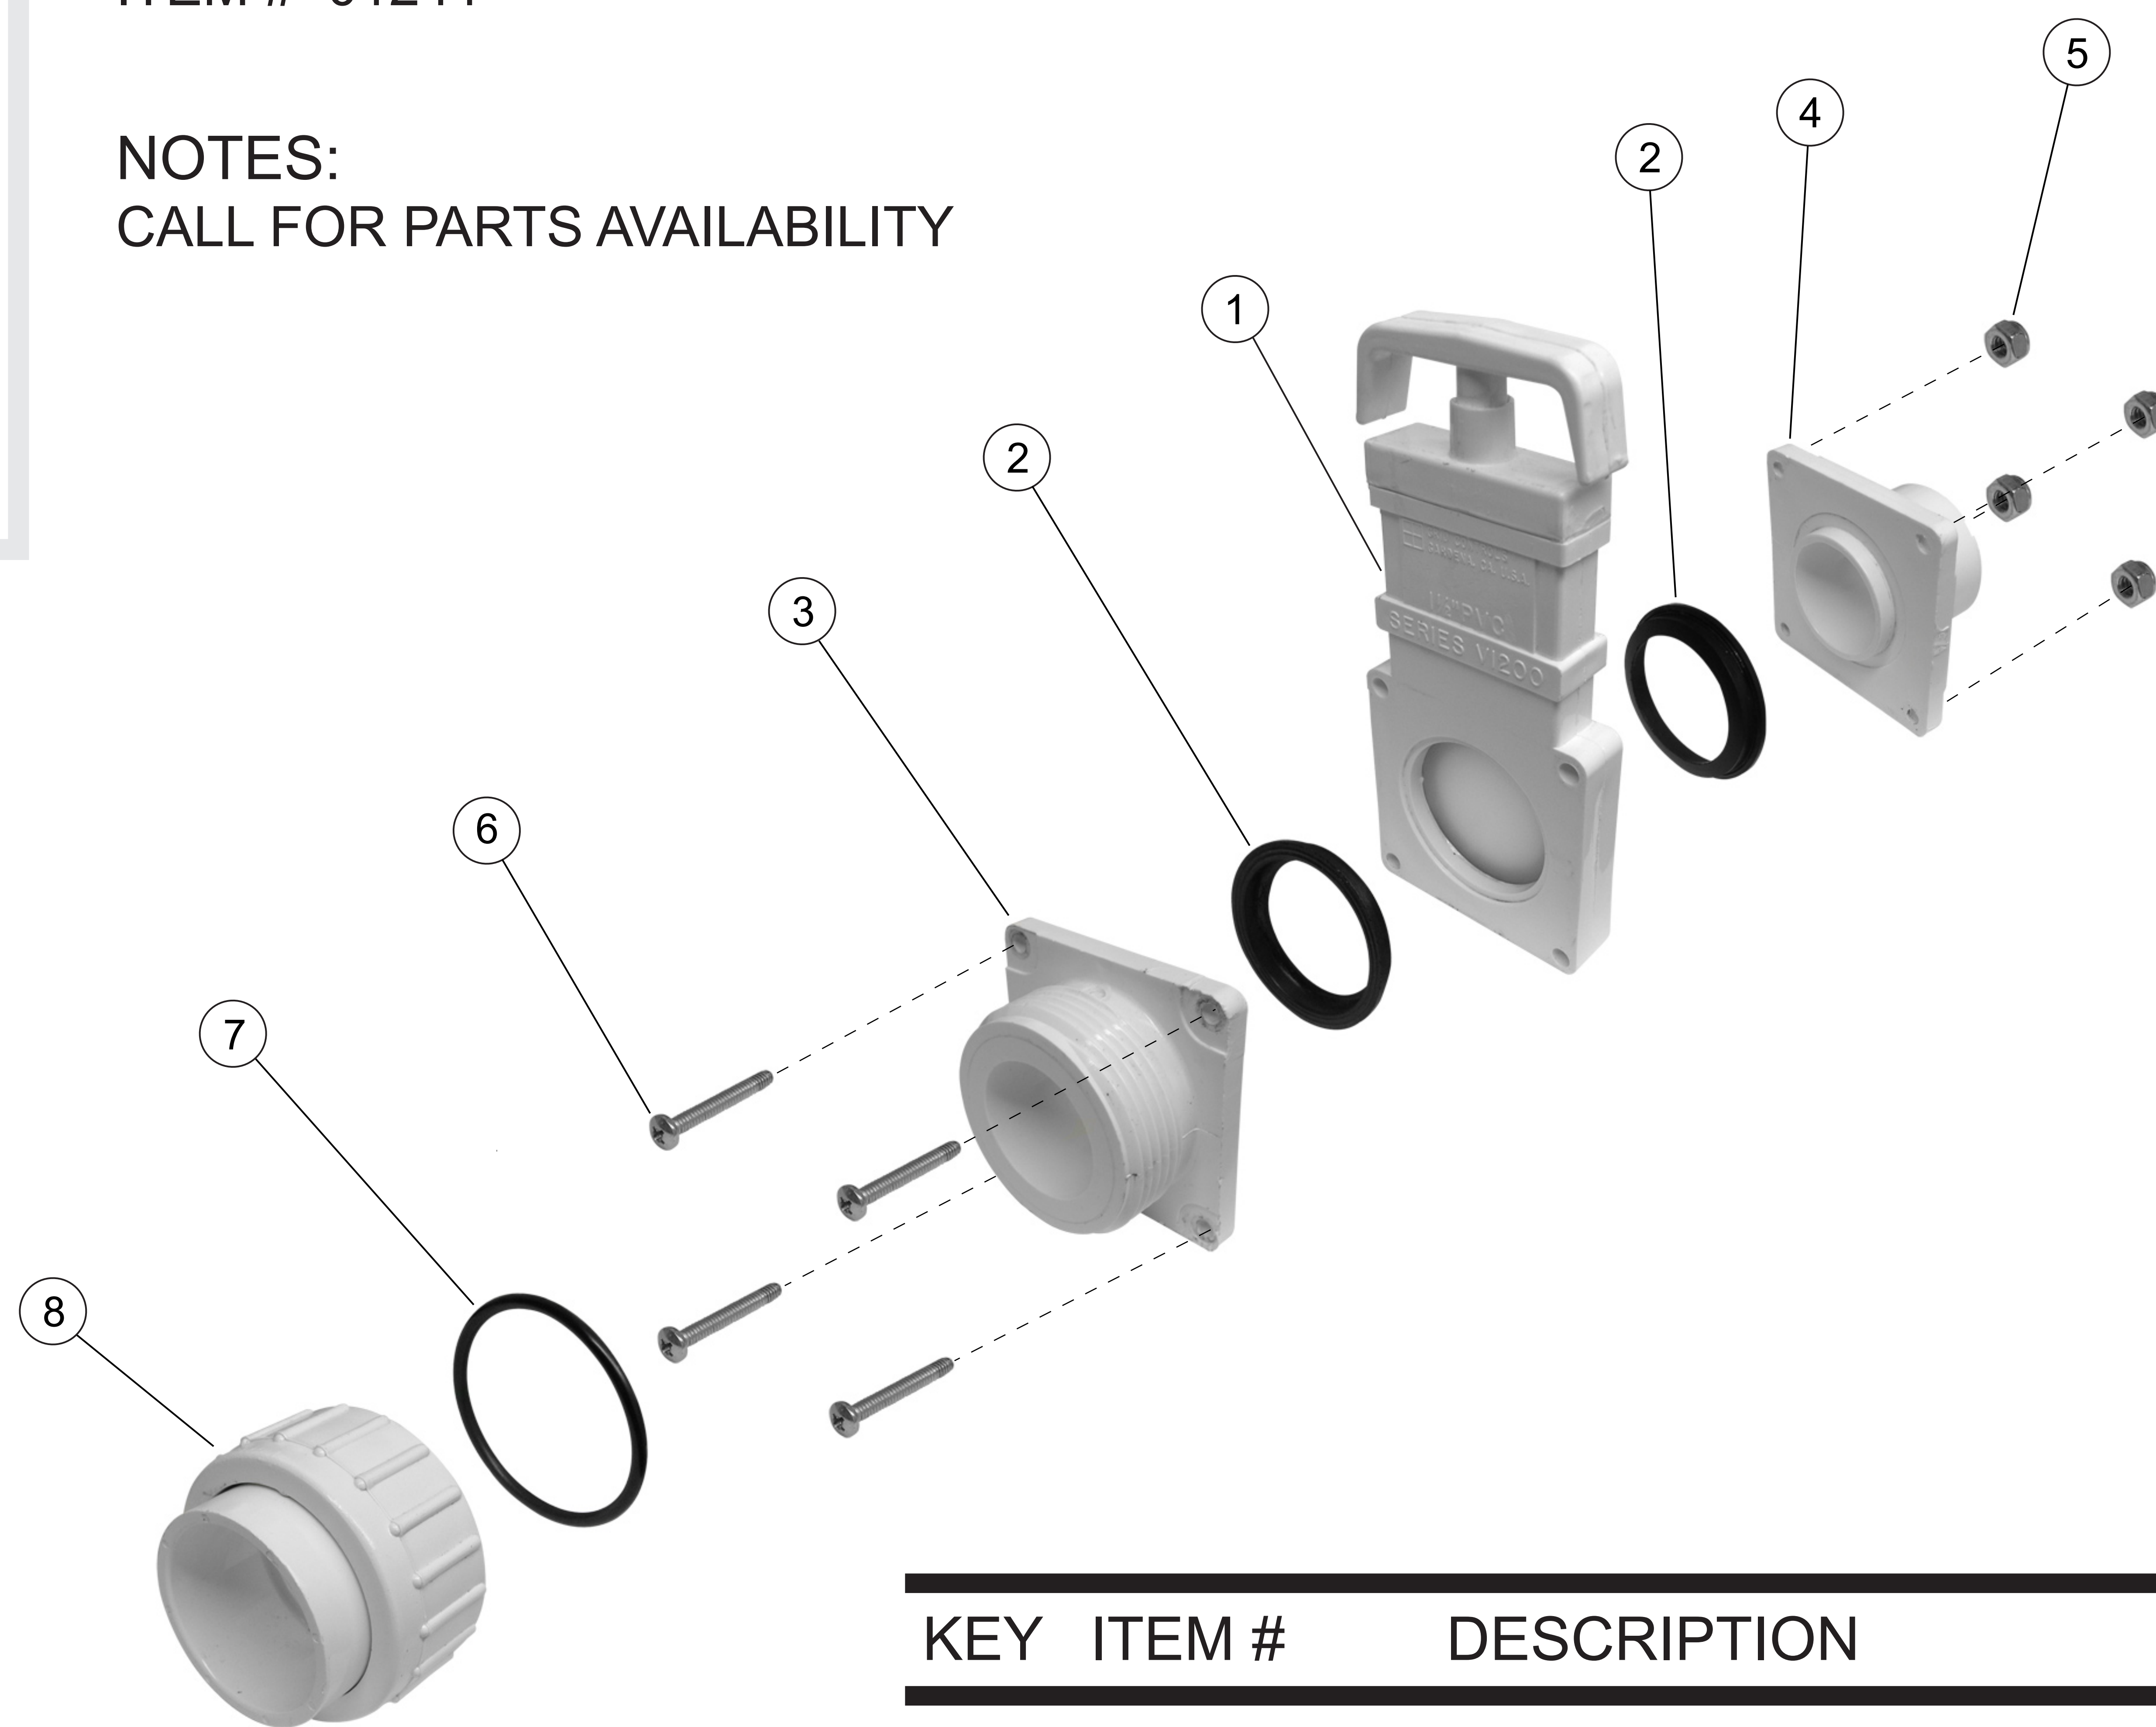

COMPLETE UNIT:
 ITEM # 01241

NOTES:
 CALL FOR PARTS AVAILABILITY

KEY	ITEM #	DESCRIPTION	MFG. #
1		GATE VALVE BODY ASSY	1239
2		SEAL	1208
3		HUB THREADED	1213
4		1.5" SPIGOT CONNECTION	1212
5		GV NUT	
6		GV SCREW	
7		O-RING	3060
8		UNION HALF 1.5" SOCKET CONNECTION	3060